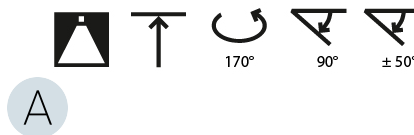

GENERAL

Series: Sign Diva Dancer
Subseries: Sign Diva Dancer
Partner: Prolicht
Division: Architectural
Installation: Suspension
Product Type: Pendant
Mounting Location: Ceiling
Light Distribution: Adjustable

PHYSICAL

Shape: Round
Diameter (mm): 850
Diameter (in): 33 7/16
Height (mm): 1620
Height (in): 63 3/4
Weight (kg): 9.67
Weight (lbs): 21.27
Diffuser: PMMA - Opal / Micro-Prism / Sparkling Secret / Vintage Industrial
Fixture Finish: SSR / BKV / CWI / CRY / HAB / UFT / ITA / RUA / FTG / MYG / LOD / PUS / FRO / FUP / KIA / POP / BLS / SPG / MEY / GOH / CHC / COM / ABZ / JAG / OBR / MOS / ROR
Fixture Material: PMMA / Extruded Aluminum / Steel

ELECTRICAL

Lamp Type: LED (Zhaga Standard)
Input Wattage (W): 96.8
Total Output Wattage (W): 76.8
Dimming: Tri-Mode (Non-Dimming and Phase Dimming (120Vac only) and 0-10V Dimming)
Driver Included: Yes
Driver Location: Integrated
Driver Type: Constant Current - Universal
Driver Class: Class 2
Input Voltage (V): 120 - 277
Constant Current (MA): 600

LED

Color Temperature (°K): 3000 / 3500 / 4000
Max. Delivered Lumen (lm): 11160 / 11388 / 11620
CRI: >90 CRI
Lamp Life (hrs): 50000

OPTICAL

Adjustability: Rotational Canopy 170°; Tilting Canopy ±50°; Tilting Head ±90°

RATINGS AND CERTIFICATIONS

Certified By: Certified for North American Standards
IP rating: IP20